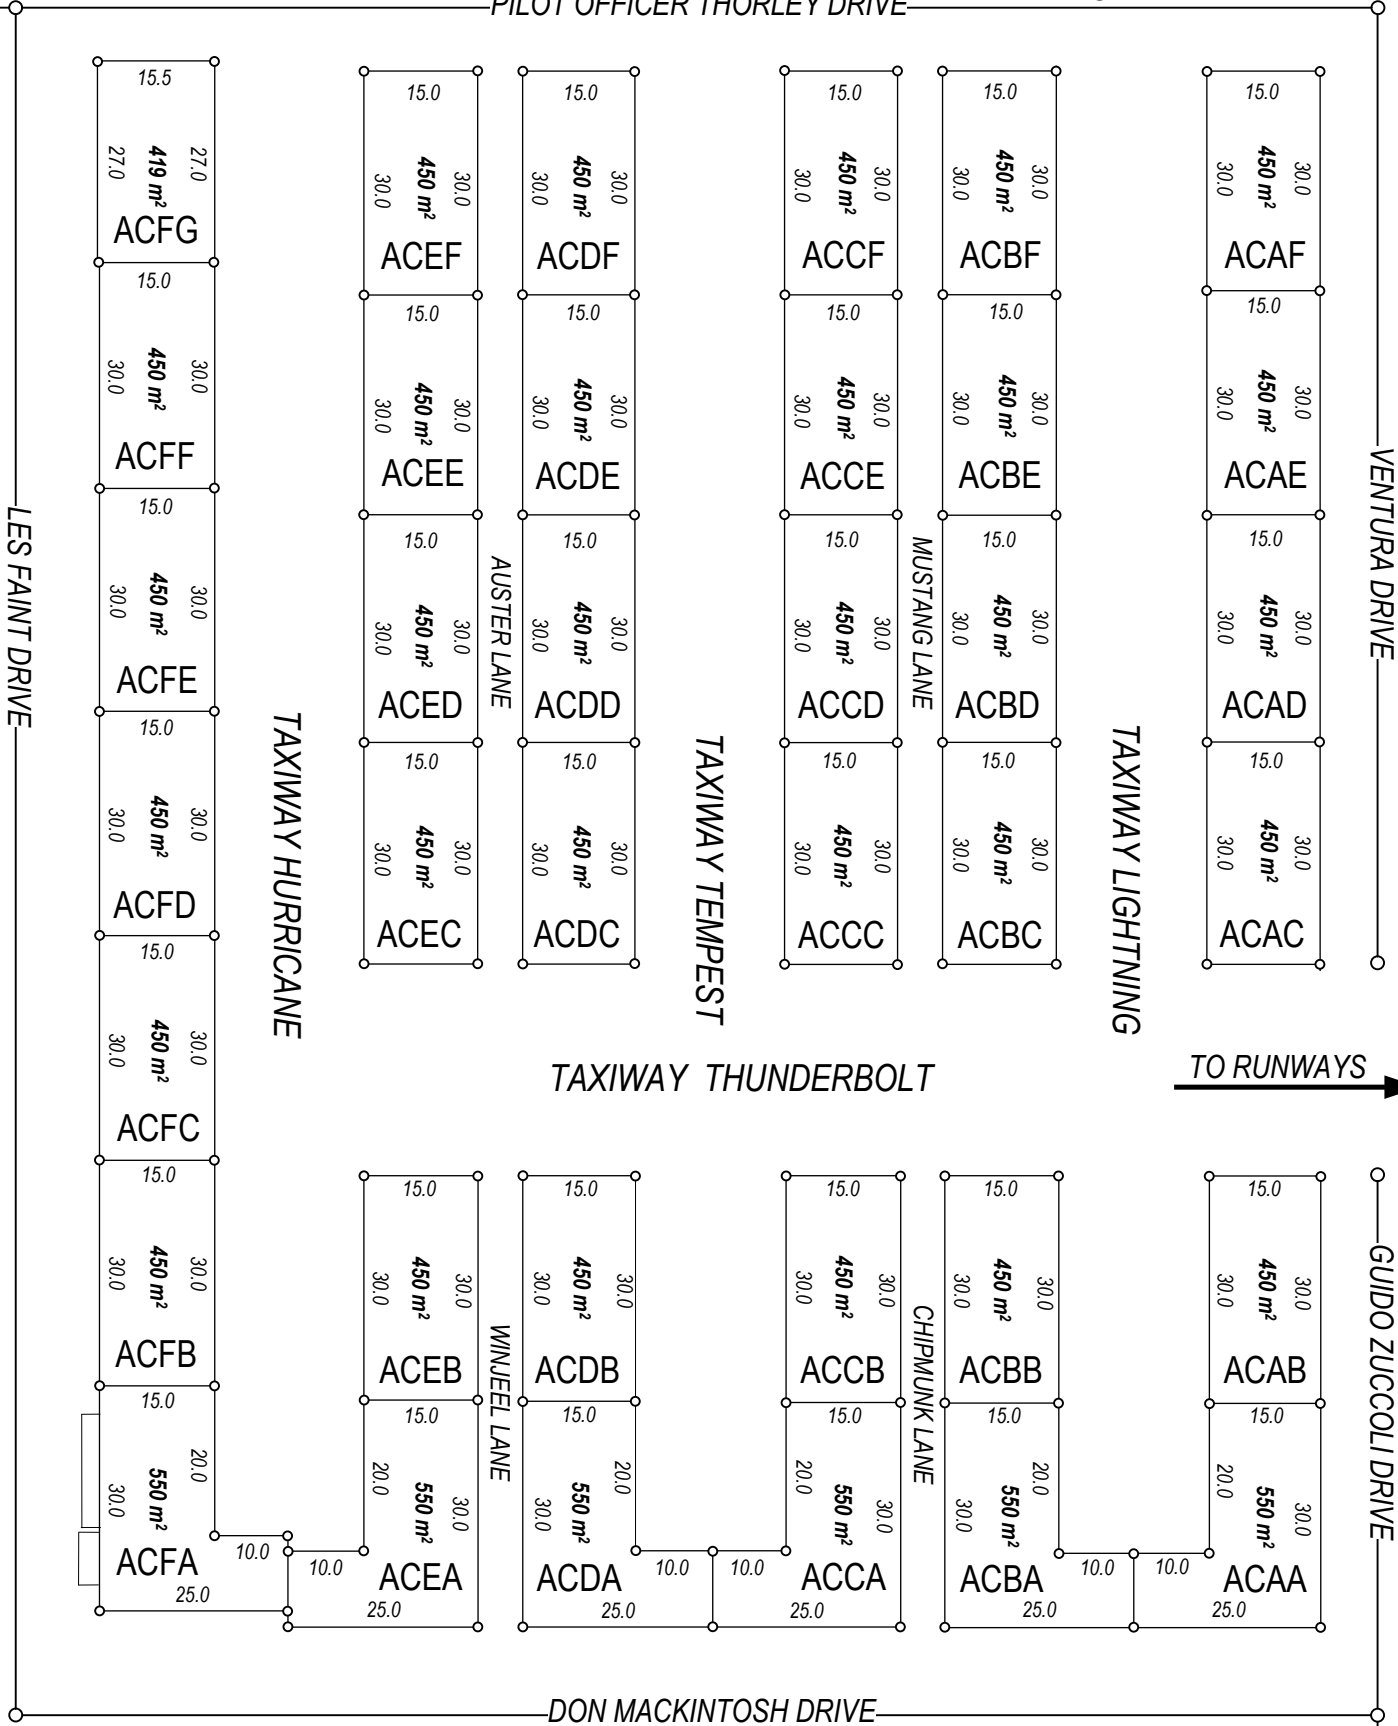

# TOOGOOLAWAH AIRPARK

← MAIN ENTRANCE

PILOT OFFICER THORLEY DRIVE

## PRECINCT 6 – AIR CHALET SITES

File No. \_ Rev No.: WBMA12\_1  
Date: 14/07/2019 LC