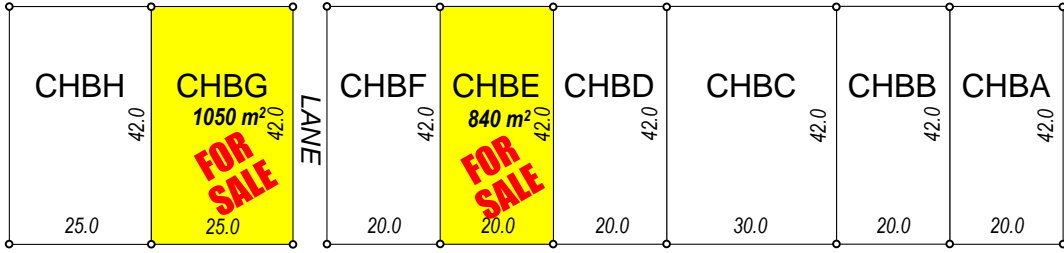

PRECINCTS 7 & 8 COMMERCIAL HANGAR SITES

File No. - Rev No.: WBMMA158_2
Date: 01/07/2014 RM

PRECINCT 8 - DAKOTA HANGAR ESTATE

PILOT OFFICER THORLEY DRIVE

VENTURA DRIVE

LES FAINT DRIVE

PRECINCT 7 - HERCULES HANGAR ESTATE