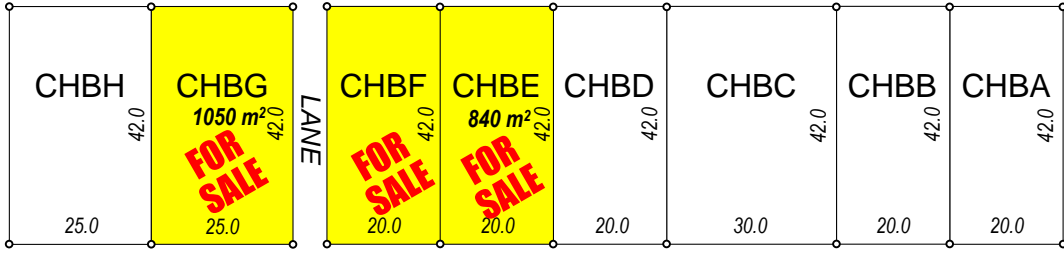

PRECINCTS 7 & 8 COMMERCIAL HANGAR SITES

File No. - Rev No.: WBMMA158_2
Date: 01/07/2014 RM

PRECINCT 8 - DAKOTA HANGAR ESTATE

PILOT OFFICER THORLEY DRIVE

VENTURA DRIVE

LES FAINT DRIVE

PRECINCT 7 - HERCULES HANGAR ESTATE