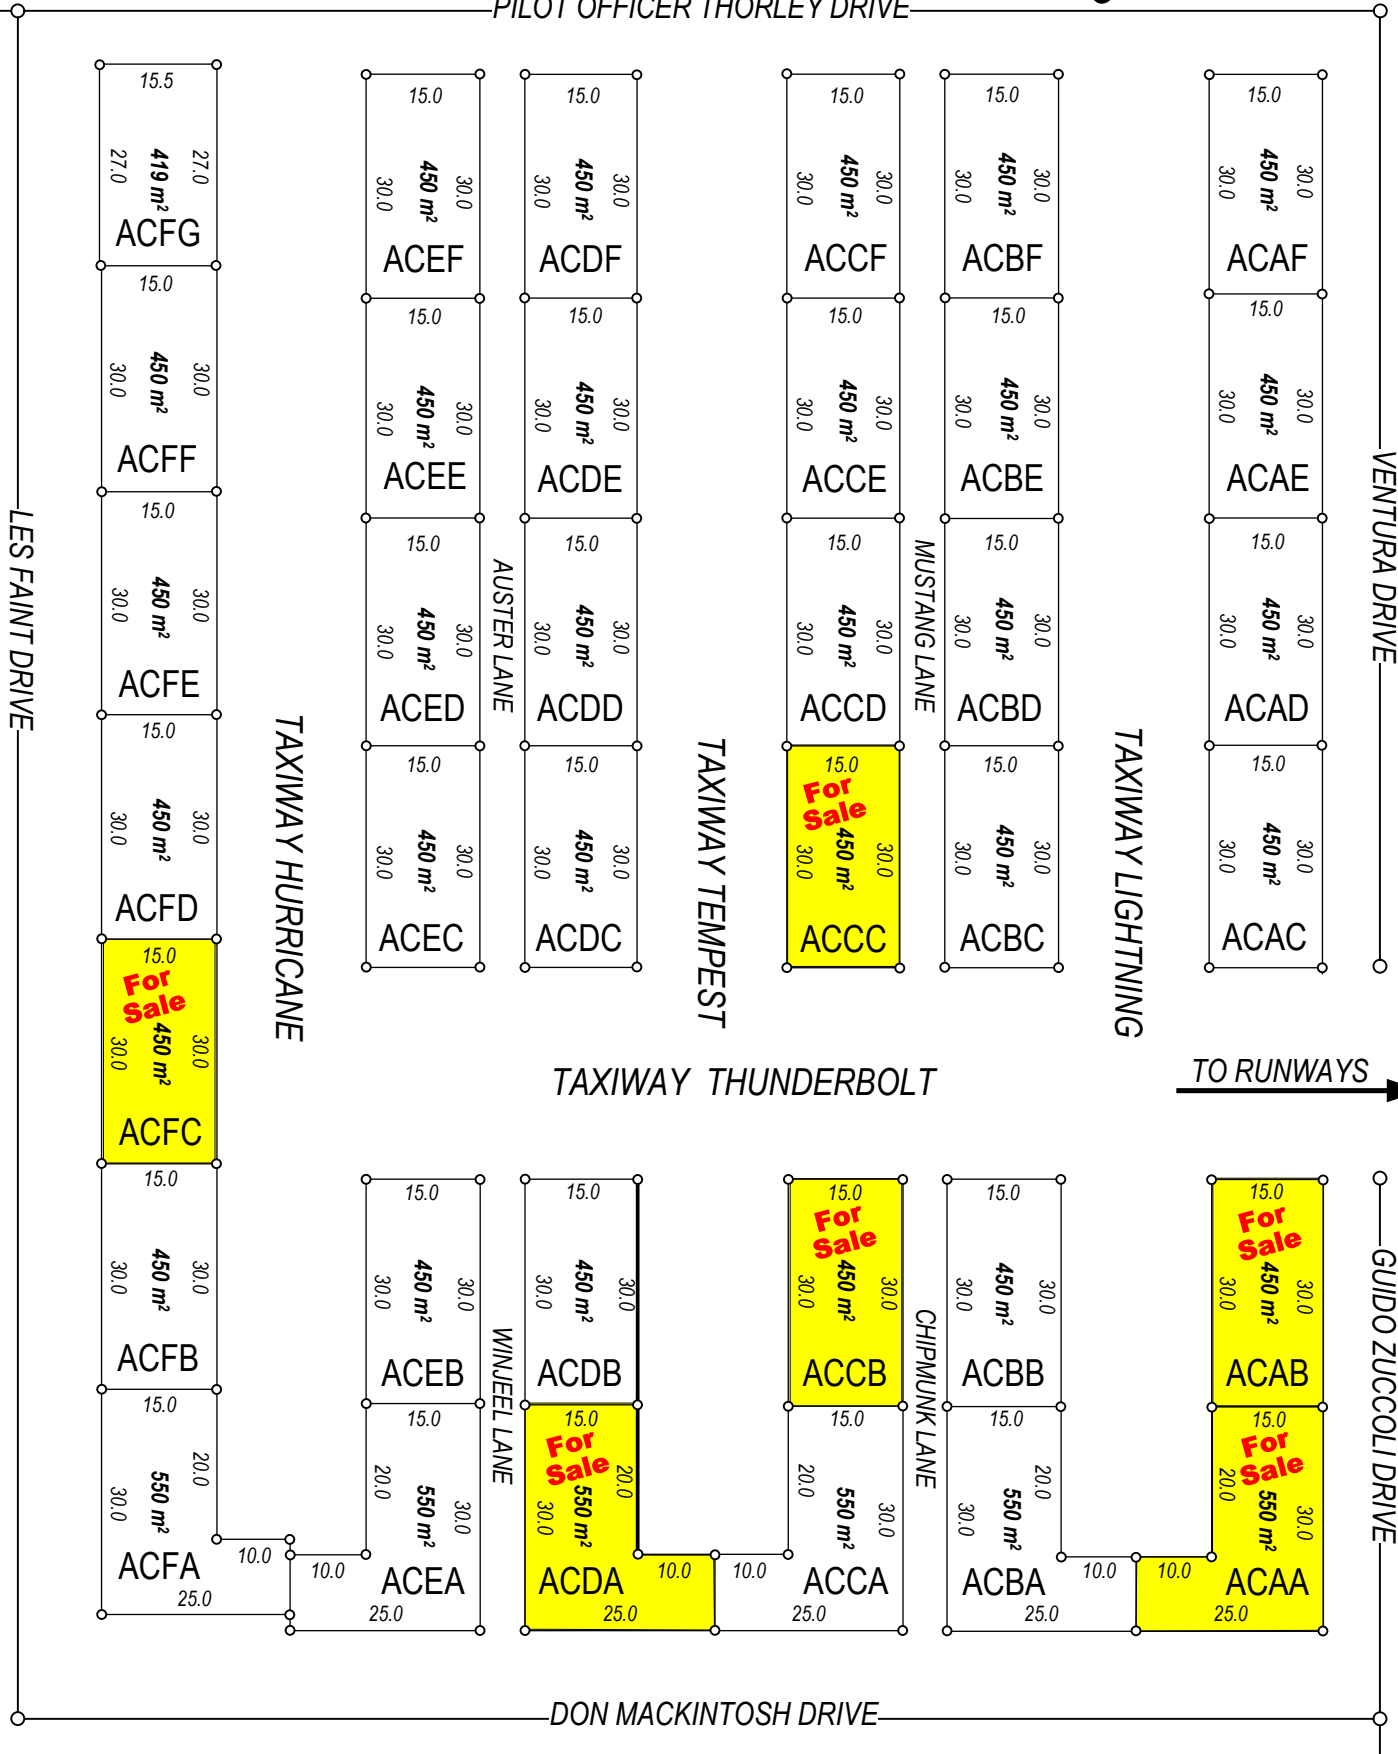

TOOGOOLAWAH AIRPARK

← MAIN ENTRANCE

PILOT OFFICER THORLEY DRIVE

PRECINCT 6 – AIR CHALET SITES