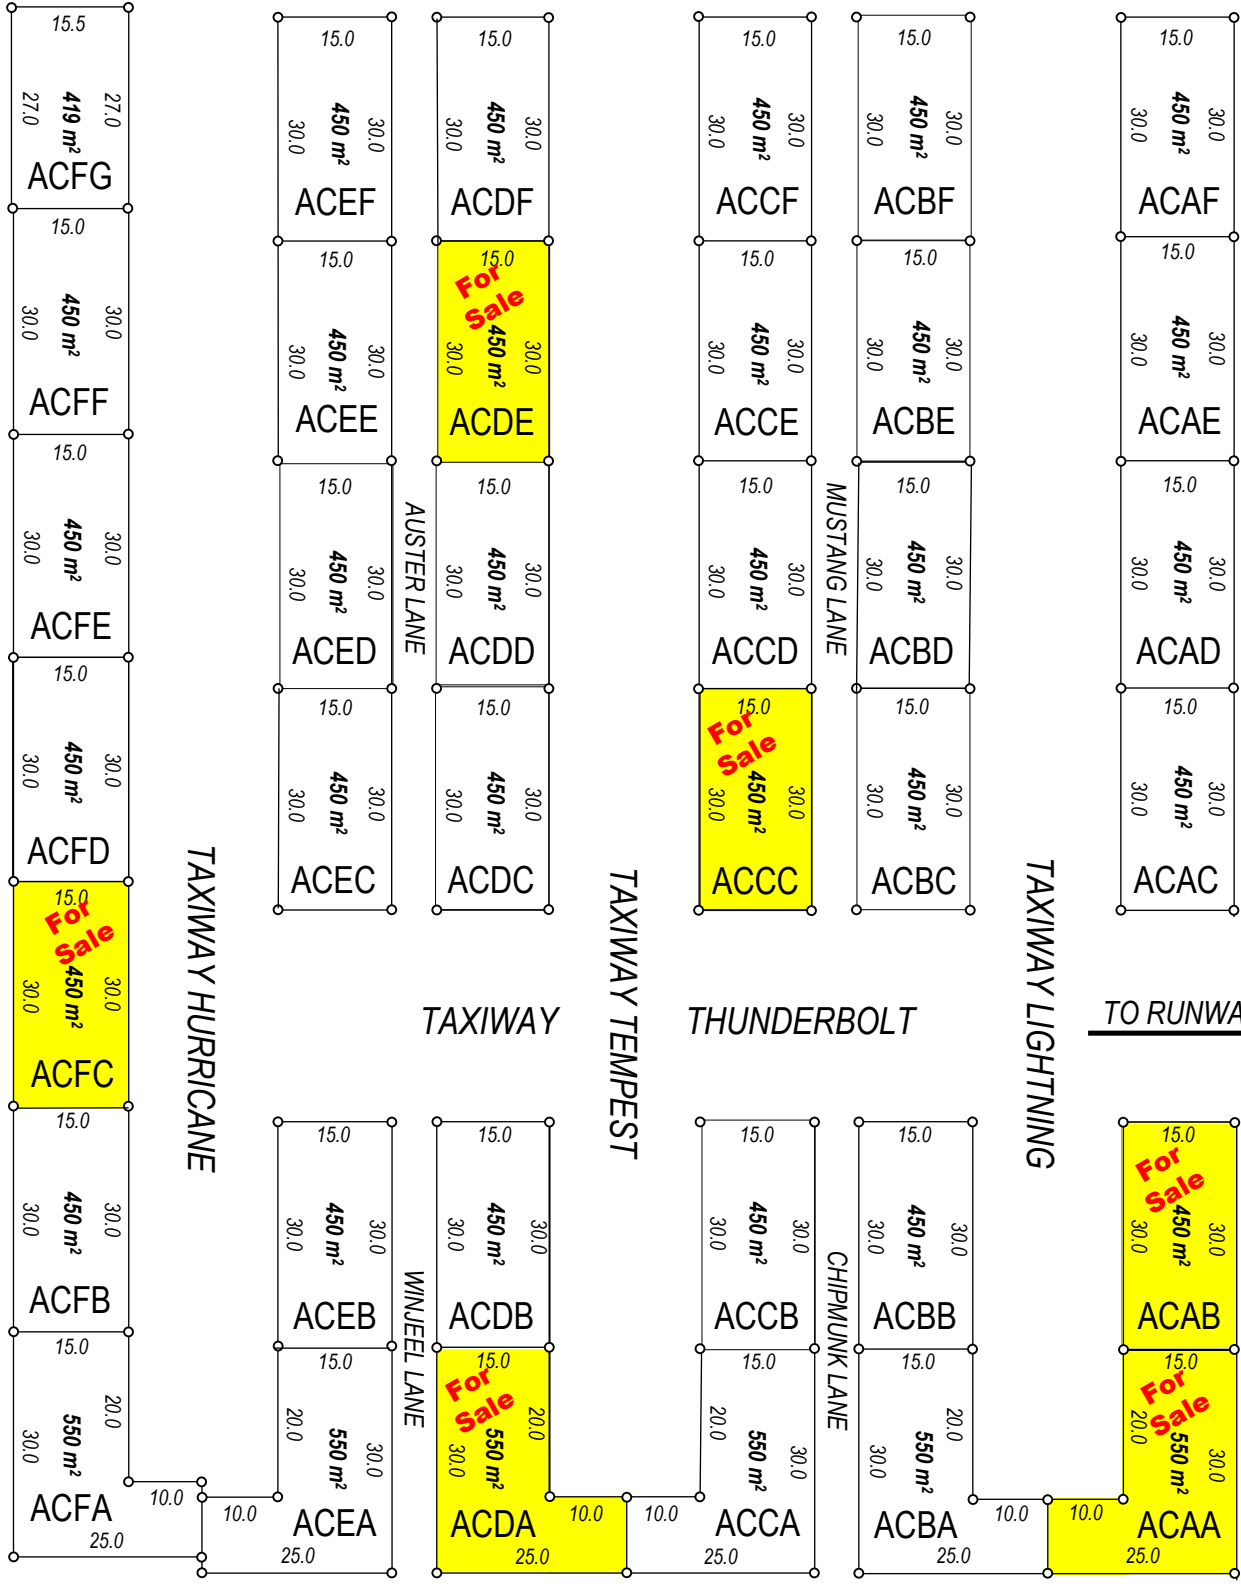

TOOGOOLAWAH AIRPARK

← MAIN ENTRANCE

SPITFIRE DRIVE

VENTURA DRIVE

LES FAINT DRIVE

TAXIWAY HURRICANE

TAXIWAY

TAXIWAY TEMPEST

THUNDERBOLT

TAXIWAY LIGHTNING

→ TO RUNWAYS

GUIDO ZUCCOLI DRIVE

DON MACKINTOSH DRIVE

PRECINCT 6 – AIR CHALET SITES